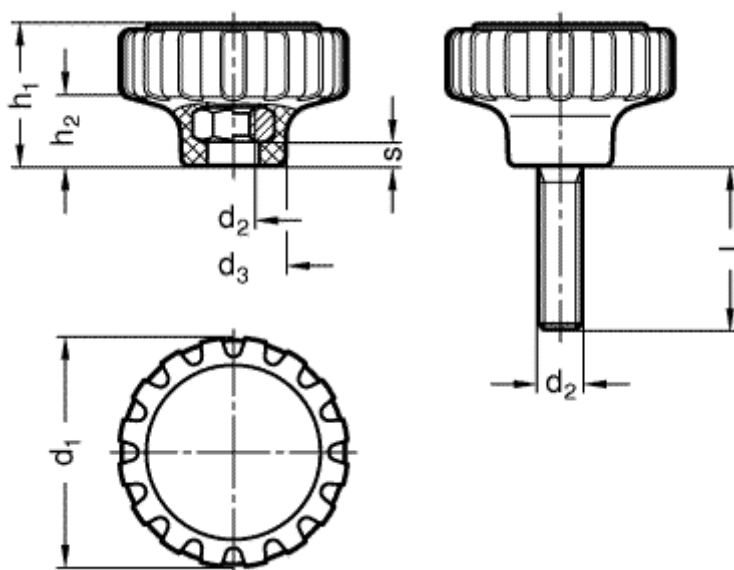

Article number: 201138015

Description: E+G Knurled knob
GN 7336-53-M10-30-ST

Measures

d1 = 53
d2 = M 10
d3 = 24
h1 = 31
h2 = 16
l = 30
s = 5